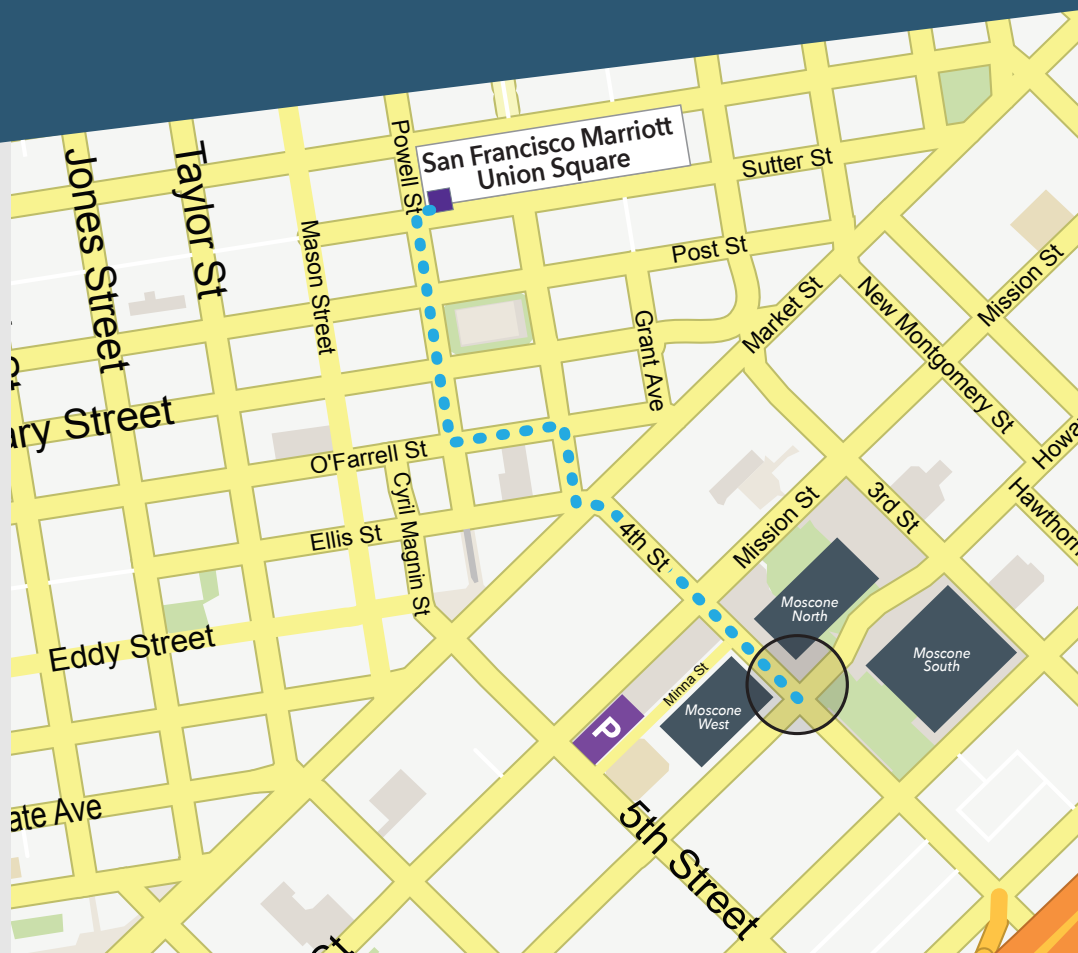

TRAVEL TIPS

FOR ATTENDEES

Suggested Route

San Francisco Marriott
Union Square

to

Moscone Convention Center

San Francisco is known for its diversity, friendliness AND walkability. The map to the right shows the best route for walking to Moscone Convention Center from your hotel, and we also have some tips on the right to guarantee a smooth journey!

More Information

Access this walking map and tips on your phone or mobile device by scanning the QR code.

Walk Like a Local

Follow the below tips to keep safe on San Francisco's busy streets.

- Remove your attendee badge and put it away.
- Keep your eyes up, your ears open, and your phone away.
- Carry your wallet in a safe place
- Keep a close eye on your belongings at all times.