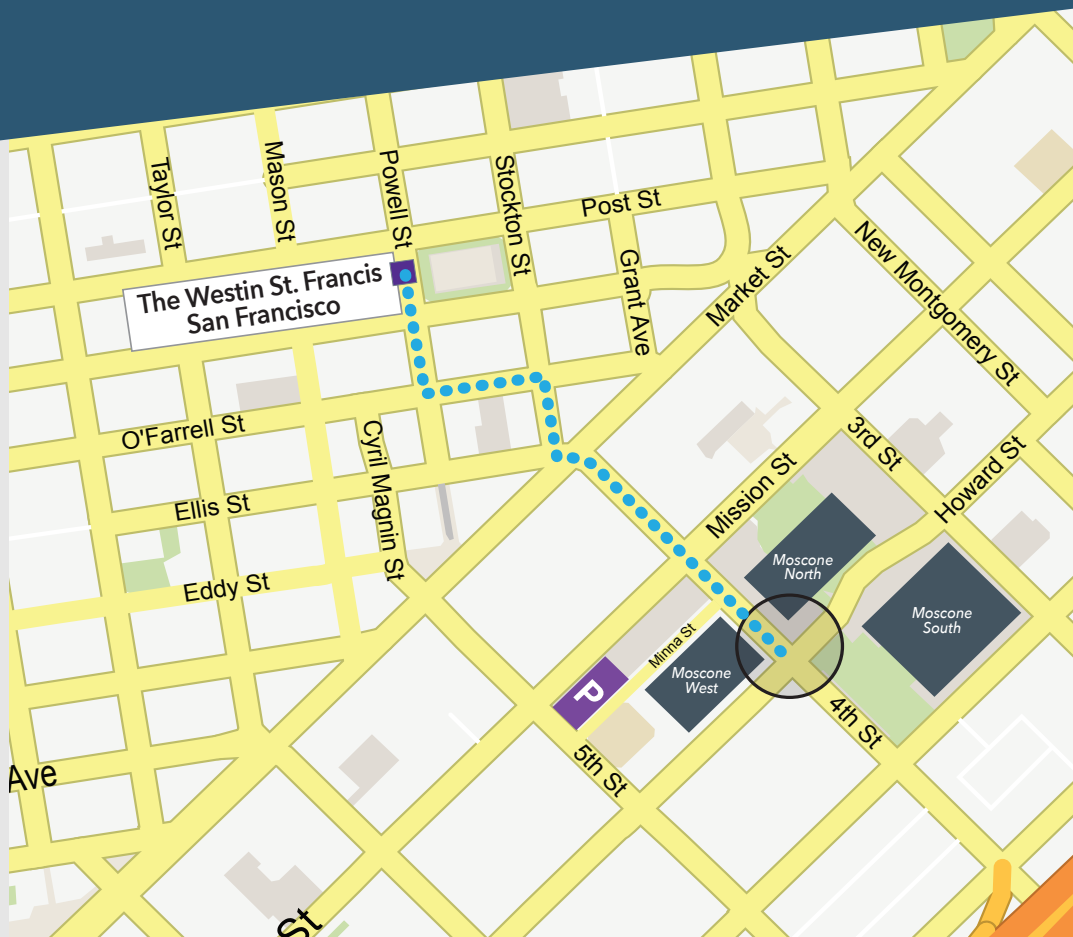

TRAVEL TIPS

FOR ATTENDEES

Suggested Route

**Westin St. Francis
San Francisco**

to

Moscone Convention Center

San Francisco is known for its diversity, friendliness AND walkability. The map to the right shows the best route for walking to Moscone Convention Center from your hotel, and we also have some tips on the right to guarantee a smooth journey!

More Information

Access this walking map and tips on your phone or mobile device by scanning the QR code.

Walk Like a Local

Follow the below tips to keep safe on San Francisco's busy streets.

- Remove your attendee badge and put it away.
- Keep your eyes up, your ears open, and your phone away.
- Carry your wallet in a safe place
- Keep a close eye on your belongings at all times.