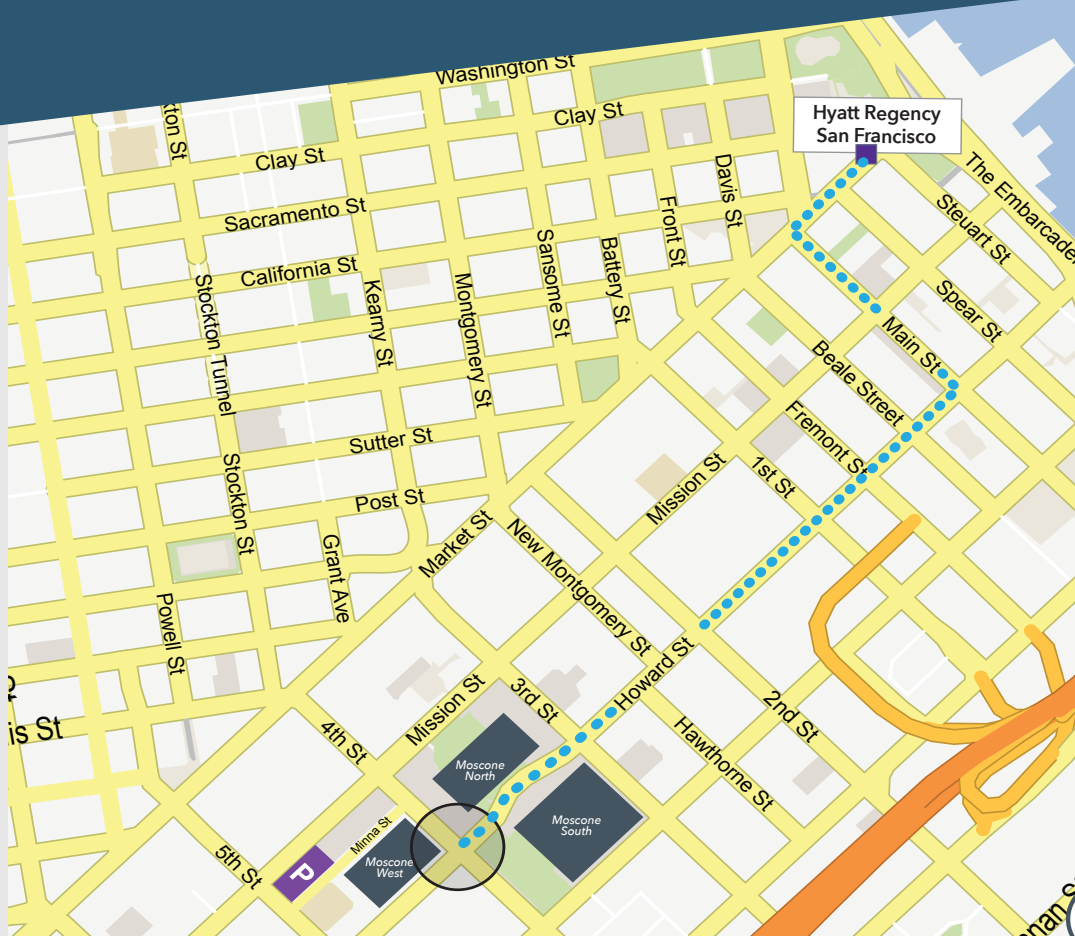

TRAVEL TIPS FOR ATTENDEES

Suggested Route

Hyatt Regency San Francisco

to

Moscone Convention Center

San Francisco is known for its diversity, friendliness AND walkability. The map to the right shows the best route for walking to Moscone Convention Center from your hotel, and we also have some tips on the right to guarantee a smooth journey!

More Information

Access this walking map and tips on your phone or mobile device by scanning the QR code.

Walk Like a Local

Follow the below tips to keep safe on San Francisco's busy streets.

- Remove your attendee badge and put it away.
- Keep your eyes up, your ears open, and your phone away.
- Carry your wallet in a safe place
- Keep a close eye on your belongings at all times.