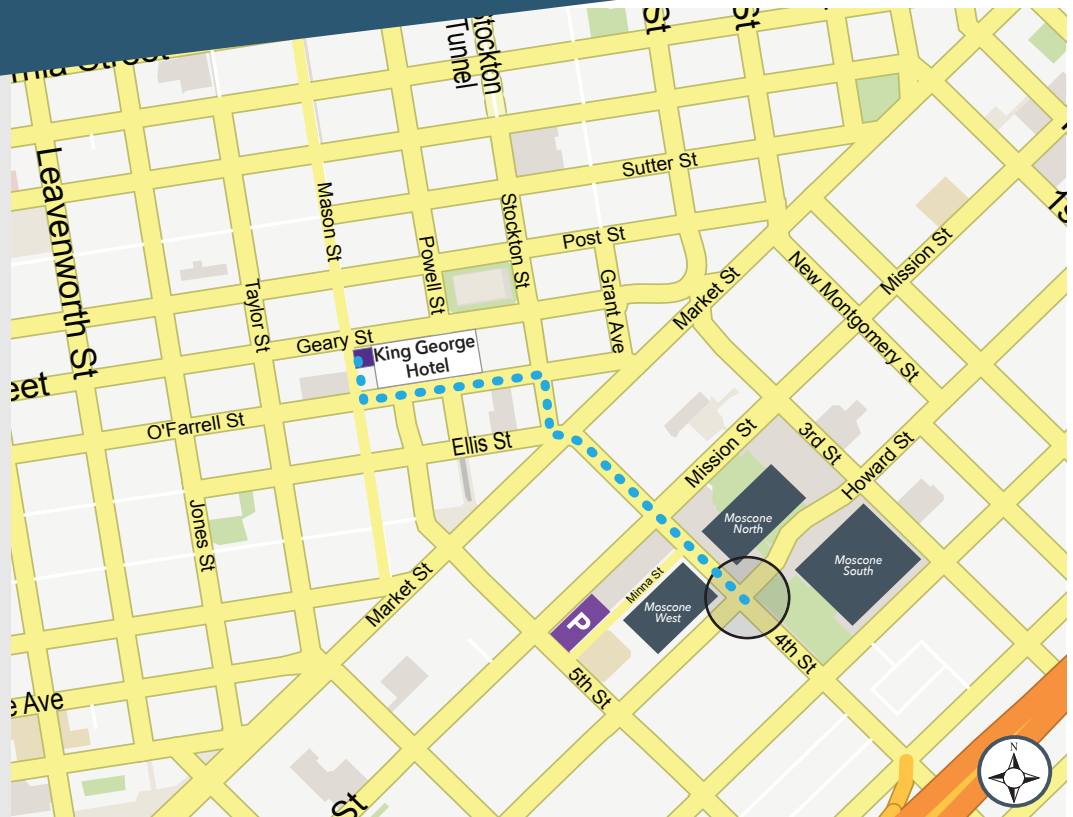

TRAVEL TIPS

FOR ATTENDEES

Suggested Route

King George Hotel

to

Moscone Convention Center

San Francisco is known for its diversity, friendliness AND walkability. The map to the right shows the best route for walking to Moscone Convention Center from your hotel, and we also have some tips on the right to guarantee a smooth journey!

More Information

Access this walking map and tips on your phone or mobile device by scanning the QR code.

Walk Like a Local

Follow the below tips to keep safe on San Francisco's busy streets.

- Remove your attendee badge and put it away.
- Keep your eyes up, your ears open, and your phone away.
- Carry your wallet in a safe place
- Keep a close eye on your belongings at all times.