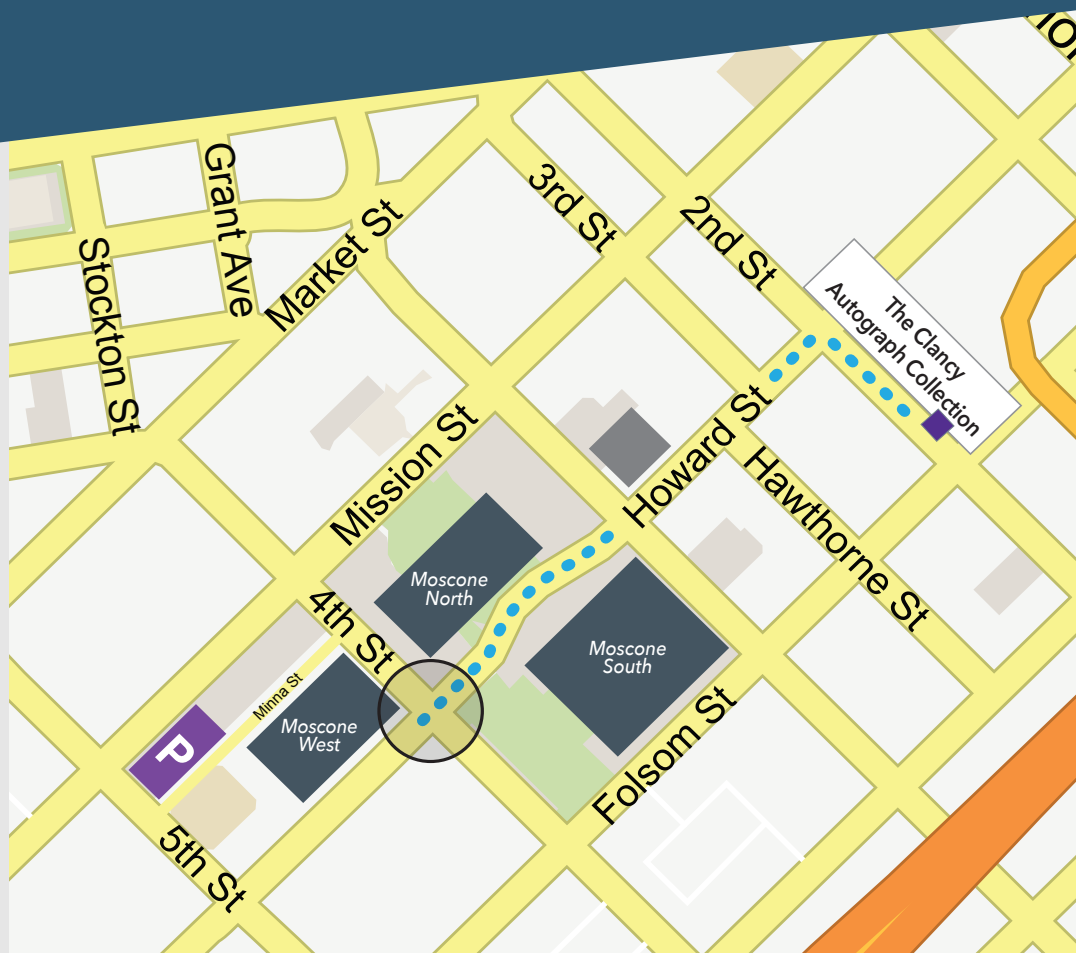

TRAVEL TIPS

FOR ATTENDEES

Suggested Route

The Clancy
Autograph Collection

to

Moscone Convention Center

San Francisco is known for its diversity, friendliness AND walkability. The map to the right shows the best route for walking to Moscone Convention Center from your hotel, and we also have some tips on the right to guarantee a smooth journey!

More Information

Access this walking map and tips on your phone or mobile device by scanning the QR code.

Walk Like a Local

Follow the below tips to keep safe on San Francisco's busy streets.

- Remove your attendee badge and put it away.
- Keep your eyes up, your ears open, and your phone away.
- Carry your wallet in a safe place
- Keep a close eye on your belongings at all times.