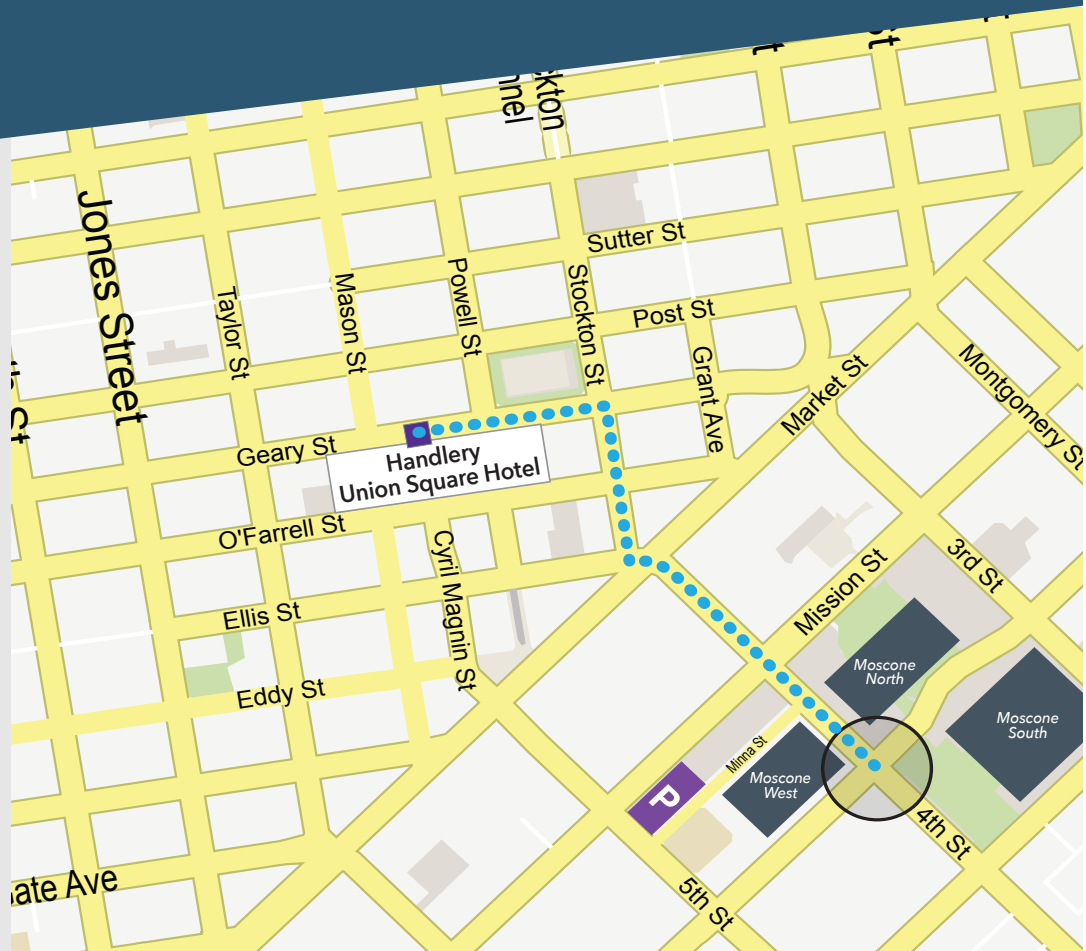

TRAVEL TIPS

FOR ATTENDEES

Suggested Route

Handlery
Union Square Hotel

to

Moscone Convention Center

San Francisco is known for its diversity, friendliness AND walkability. The map to the right shows the best route for walking to Moscone Convention Center from your hotel, and we also have some tips on the right to guarantee a smooth journey!

More Information

Access this walking map and tips on your phone or mobile device by scanning the QR code.

Walk Like a Local

Follow the below tips to keep safe on San Francisco's busy streets.

- Remove your attendee badge and put it away.
- Keep your eyes up, your ears open, and your phone away.
- Carry your wallet in a safe place
- Keep a close eye on your belongings at all times.