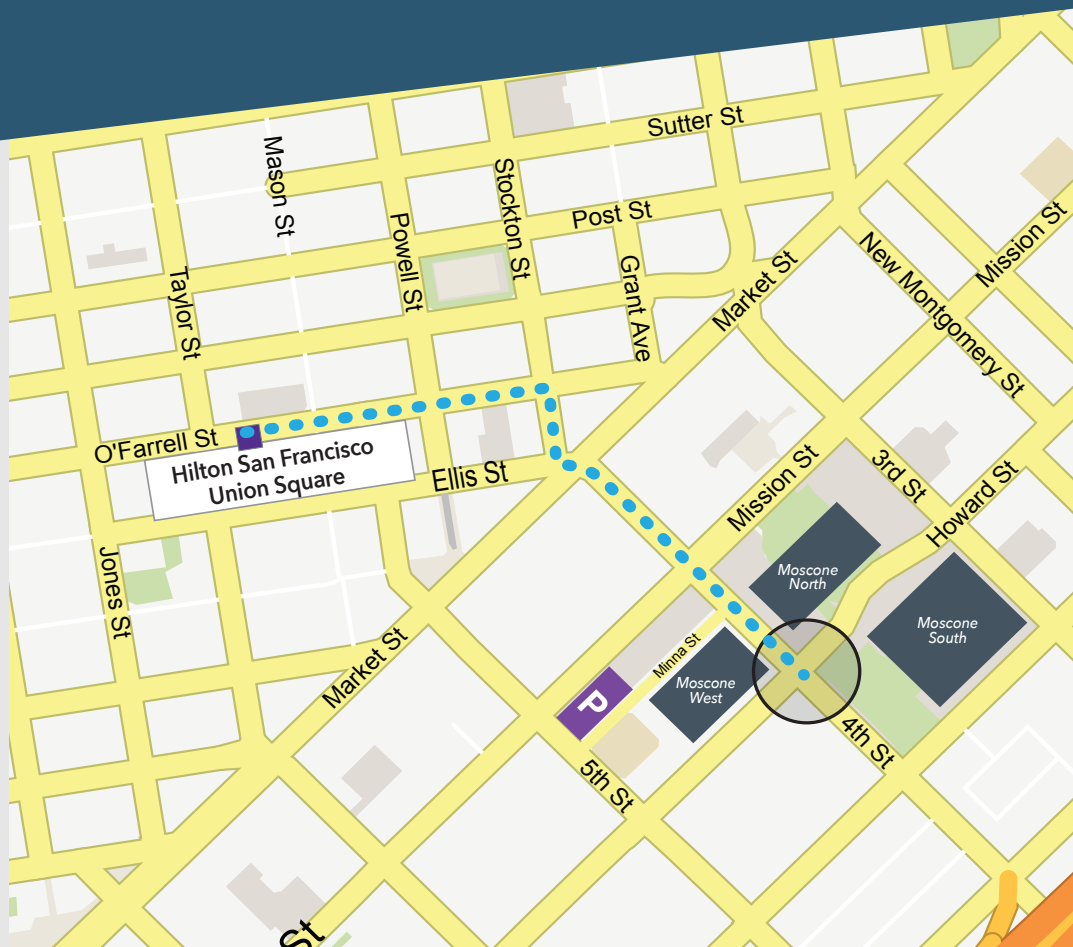

TRAVEL TIPS FOR ATTENDEES

Suggested Route

Hilton San Francisco Union Square

to

Moscone Convention Center

San Francisco is known for its diversity, friendliness AND walkability. The map to the right shows the best route for walking to Moscone Convention Center from your hotel, and we also have some tips on the right to guarantee a smooth journey!

More Information

Access this walking map and tips on your phone or mobile device by scanning the QR code.

Walk Like a Local

Follow the below tips to keep safe on San Francisco's busy streets.

- Remove your attendee badge and put it away.
- Keep your eyes up, your ears open, and your phone away.
- Carry your wallet in a safe place
- Keep a close eye on your belongings at all times.