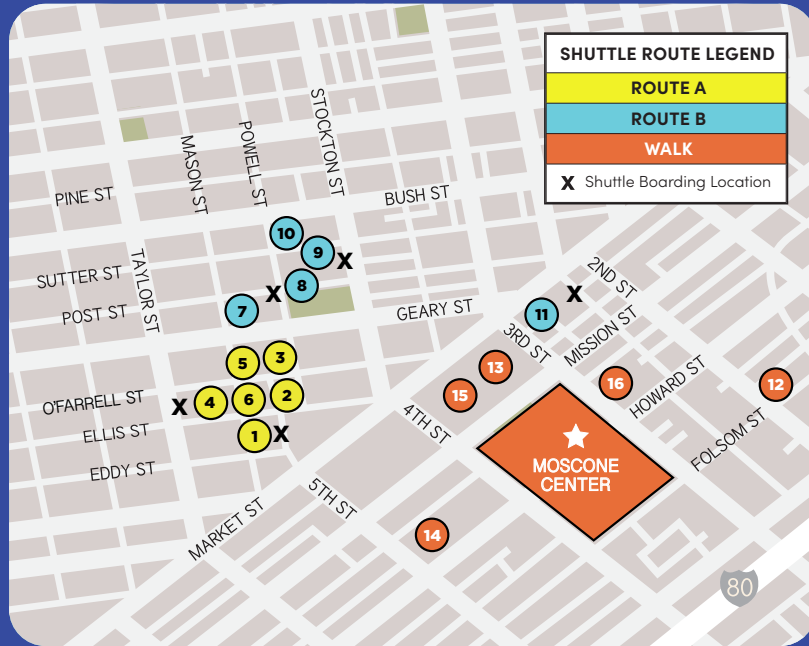

EVENING SPECIAL EVENT

10:00 PM – 12:00 AMService from Marriott Marquis to Rte A, Rte B, Walking Hotels

WEDNESDAY, AUGUST 16

7:00 AM – 10:00 AMEvery 10 minutes
10:00 AM – 4:00 PMEvery 30 minutes
4:00 PM – 10:00 PMEvery 10 minutes

THURSDAY, AUGUST 17

7:00 AM – 1:00 PMEvery 15 minutes

SHUTTLE ROUTE LEGEND	
	ROUTE A
	ROUTE B
	WALK
X	Shuttle Boarding Location

MAP NUMBER	HOTEL AND SHUTTLE BOARDING LOCATION	SHUTTLE ROUTE
1	HILTON PARC 55 • (X) Shuttle Boarding – Curbside on Cyril Magnin St. near entrance • Technical Sessions – CHAS, HIST, NUCL, PROF, TOXI, WCC	A
2	HOTEL ABRI • (X) Shuttle Boarding – Use the Hilton Parc 55 stop on Cyril Magnin St.	A
3	HANDLERY UNION STATION HOTEL • (X) Shuttle Boarding – Use the Hilton Parc 55 stop on Cyril Magnin St.	A
4	HILTON SAN FRANCISCO UNION SQUARE • (X) Shuttle Boarding – Curbside on the Taylor Street side of the hotel • Technical Sessions – CMA	A
5	KING GEORGE • (X) Shuttle Boarding – Use the Hilton stop on Taylor Street	A
6	HOTEL NIKKO SAN FRANCISCO • (X) Shuttle Boarding – Use the Hilton stop on Taylor Street • Technical Sessions – CINF	A
7	WESTIN ST. FRANCIS • (X) Shuttle Boarding – Curbside on Post Street	B
8	BEACON GRAND • (X) Shuttle Boarding – Use the Westin St. Francis stop on Post Street	B
9	GRAND HYATT SAN FRANCISCO • (X) Shuttle Boarding – Curbside on Stockton St.	B
10	MARRIOTT UNION SQUARE • (X) Shuttle Boarding – Use the Grand Hyatt stop on Stockton St.	B
11	PALACE HOTEL • (X) Shuttle Boarding – Curbside near entrance on New Montgomery St.	B

MAP NUMBER	HOTEL AND TECHNICAL SESSIONS	SHUTTLE ROUTE
12	THE CLANCY HOTEL	WALK
13	HYATT REGENCY SOMA	WALK
14	INTERCONTINENTAL SAN FRANCISCO	WALK
15	SAN FRANCISCO MARRIOTT MARQUIS • Technical Sessions – BIOT, POLY, PMSE	WALK
16	W SAN FRANCISCO	WALK