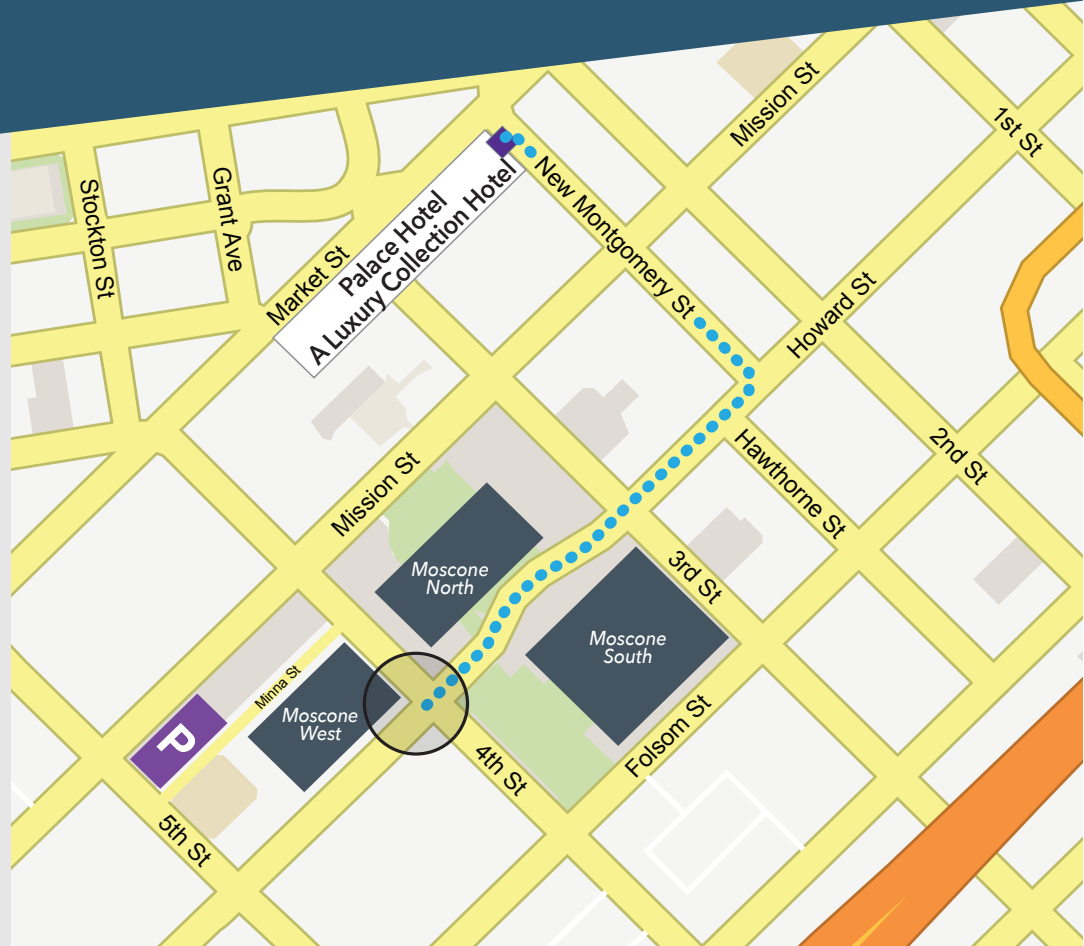

## FOR ATTENDEES

### *Suggested Route*

Palace Hotel  
A Luxury Collection Hotel

to

Moscone Convention Center

San Francisco is known for its diversity, friendliness AND walkability. The map to the right shows the best route for walking to Moscone Convention Center from your hotel, and we also have some tips on the right to guarantee a smooth journey!

### *More Information*

Access this walking map and tips on your phone or mobile device by scanning the QR code.