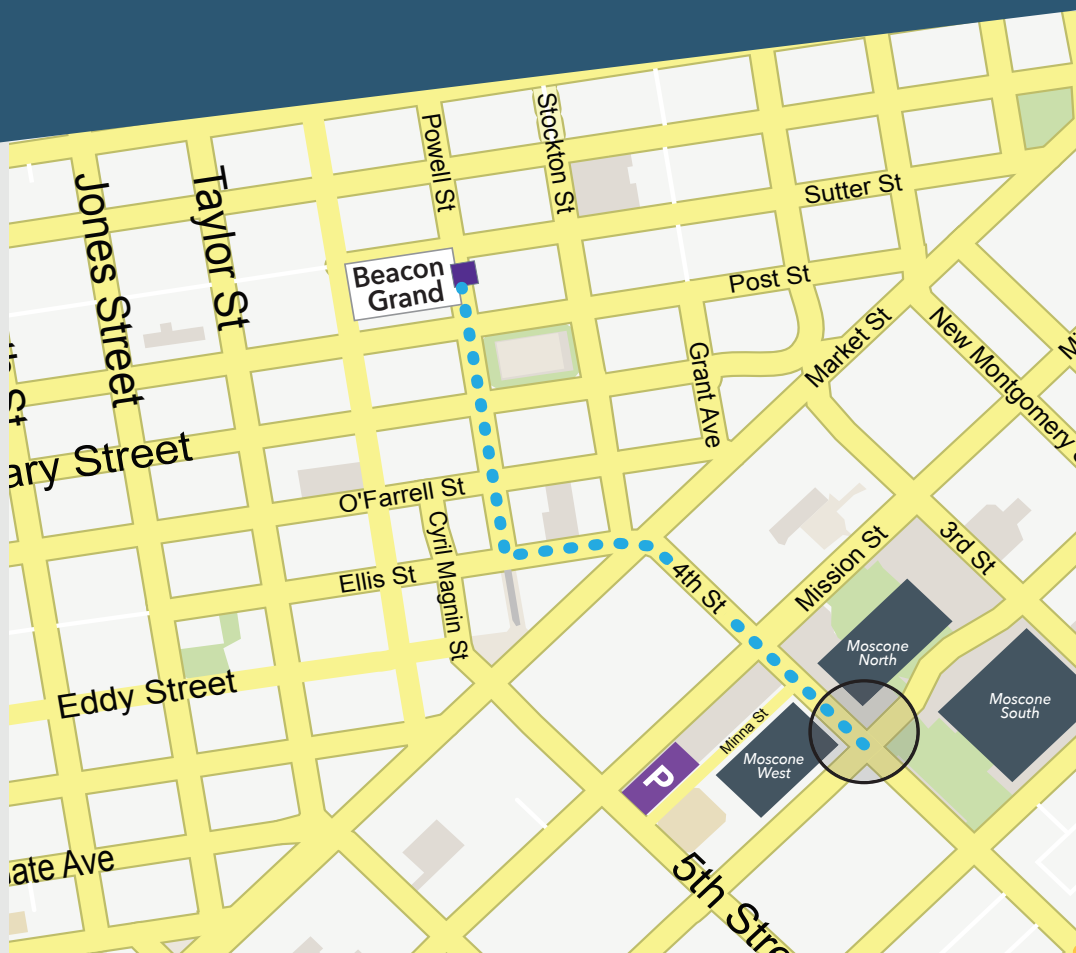

TRAVEL TIPS

FOR ATTENDEES

Suggested Route

Beacon
Grand

to

Moscone Convention Center

San Francisco is known for its diversity, friendliness AND walkability. The map to the right shows the best route for walking to Moscone Convention Center from your hotel, and we also have some tips on the right to guarantee a smooth journey!

More Information

Access this walking map and tips on your phone or mobile device by scanning the QR code.

Walk Like a Local

Follow the below tips to keep safe on San Francisco's busy streets.

- Remove your attendee badge and put it away.
- Keep your eyes up, your ears open, and your phone away.
- Carry your wallet in a safe place
- Keep a close eye on your belongings at all times.