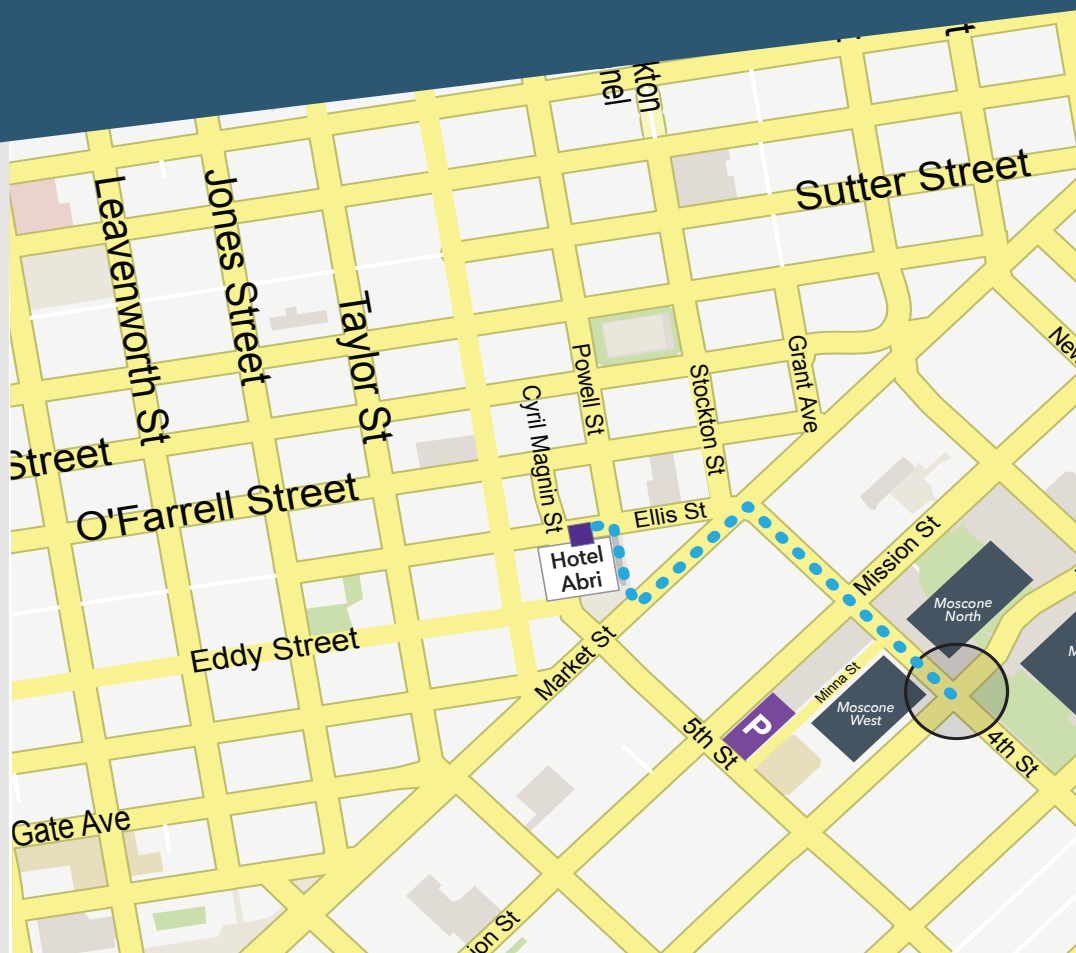

TRAVEL TIPS

FOR ATTENDEES

Suggested Route

Hotel
Abri

to

Moscone Convention Center

San Francisco is known for its diversity, friendliness AND walkability. The map to the right shows the best route for walking to Moscone Convention Center from your hotel, and we also have some tips on the right to guarantee a smooth journey!

More Information

Access this walking map and tips on your phone or mobile device by scanning the QR code.

Walk Like a Local

Follow the below tips to keep safe on San Francisco's busy streets.

- Remove your attendee badge and put it away.
- Keep your eyes up, your ears open, and your phone away.
- Carry your wallet in a safe place
- Keep a close eye on your belongings at all times.